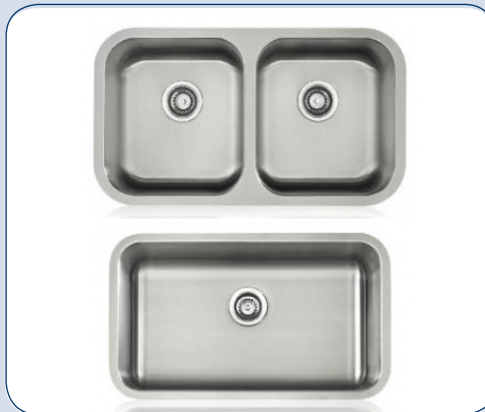

**Kohler Cast Iron**  
60 x 30 x 14

**Deep Americast Tub**  
60 x 32 x 17

**Deep Acrylic Tub**  
60 x 30 x 20

**Traditional  
Pulldown Faucet**  
Chrome  
Stainless

**Transitional  
Pulldown Faucet**  
Chrome  
Stainless

**Contemporary  
Pulldown Faucet**  
Chrome  
Stainless

**Undermount Sinks**

**Farm Sink**

**Mansfield Alto**

**Toto Drake**

**Icera Malibu  
One Piece**

**Icera Presley**